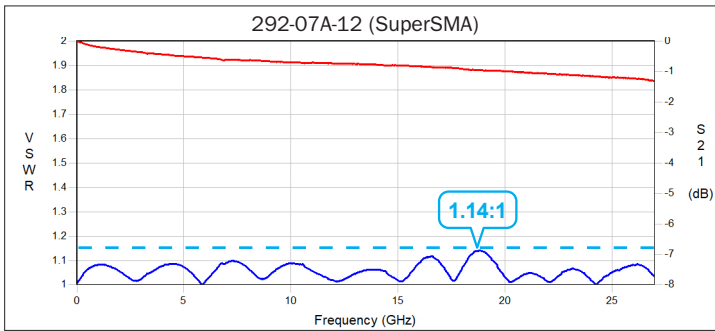

TYPICAL TEST DATA

Typical test data shown below represent two End Launch Connectors mounted on 1-inch long test board as shown in the set-up above.

2 0 2 1 - 2 0 2 2

THE PERFORMANCE LEADER IN
MICROWAVE CONNECTORS