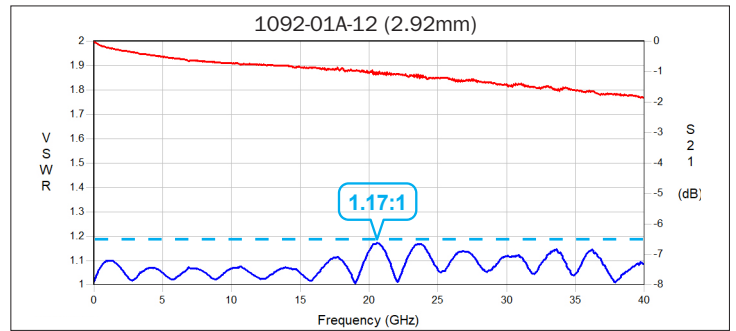

TYPICAL TEST DATA

Typical test data shown below represent two End Launch Connectors mounted on 1-inch long test board as shown in the set-up above.

2 0 2 1 - 2 0 2 2

THE PERFORMANCE LEADER IN
MICROWAVE CONNECTORS