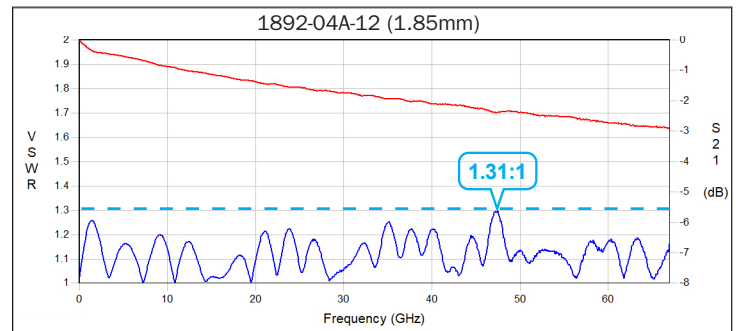

TYPICAL TEST DATA

Typical test data shown below represent two End Launch Connectors mounted on 1-inch long test board as shown in the set-up above.

2 0 2 1 - 2 0 2 2

THE PERFORMANCE LEADER IN
MICROWAVE CONNECTORS