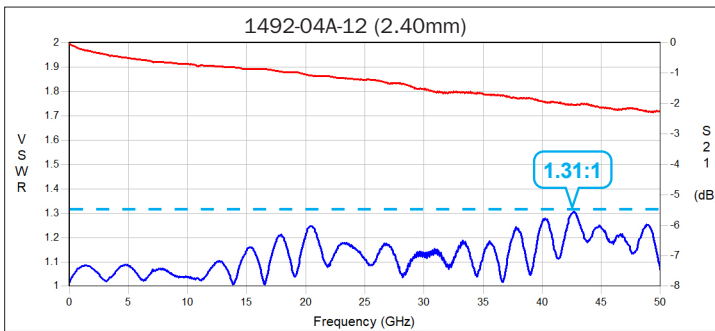

TYPICAL TEST DATA

Typical test data shown below represent two End Launch Connectors mounted on 1-inch long test board as shown in the set-up above.

2 0 2 1 - 2 0 2 2

THE PERFORMANCE LEADER IN
MICROWAVE CONNECTORS