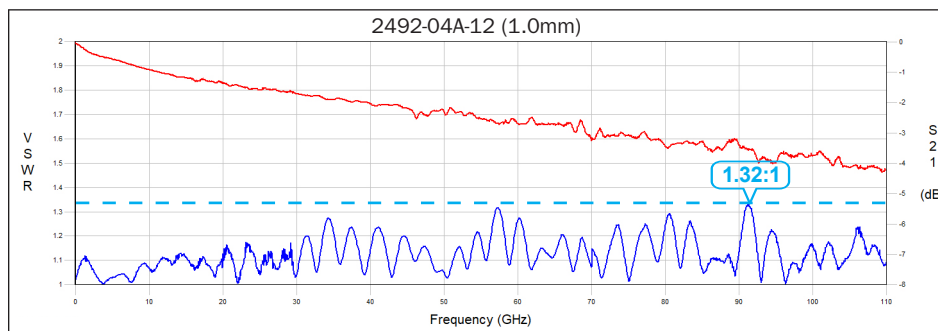

TYPICAL TEST DATA

Typical test data shown below represent two End Launch Connectors mounted on 1-inch long test board as shown in the set-up above.

2 0 2 1 - 2 0 2 2

THE PERFORMANCE LEADER IN
MICROWAVE CONNECTORS